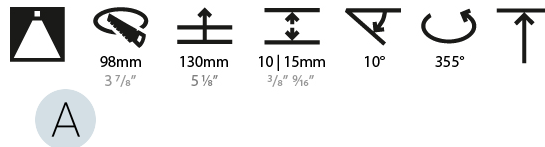

OPTICAL

Reflector: 20 / 40 / 60
Adjustability: Rotational 355°, Tilt 10°

RATINGS AND CERTIFICATIONS

Certified By: Certified for North American Standards
IP rating: IP54

BIONIQ ROUND SEMI ADJUSTABLE RECESSED